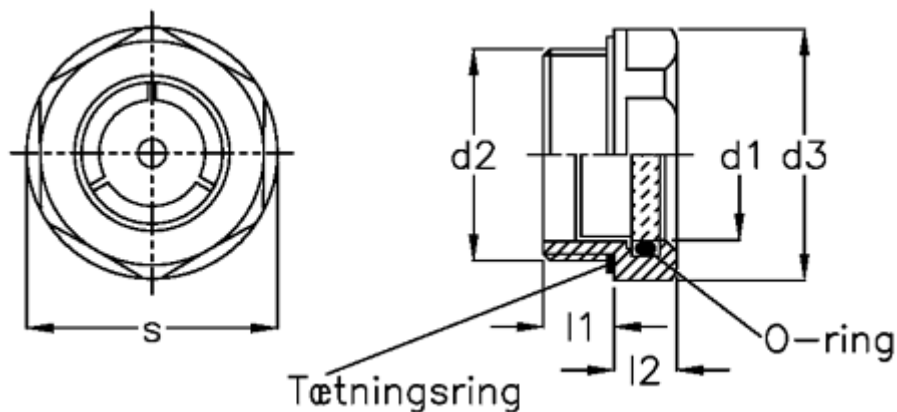

Data Sheet

Article number: 2074332M4215BS

Description: E+G Oil level sight glass GN 743-32-M42x1.5-BS

Measures

d1	= 32
d2	= M42x1.5
d3	= 50
l1	= 12
l2	= 9
Max pressure	= -
Max vacuum mbar	= -
s	= 46